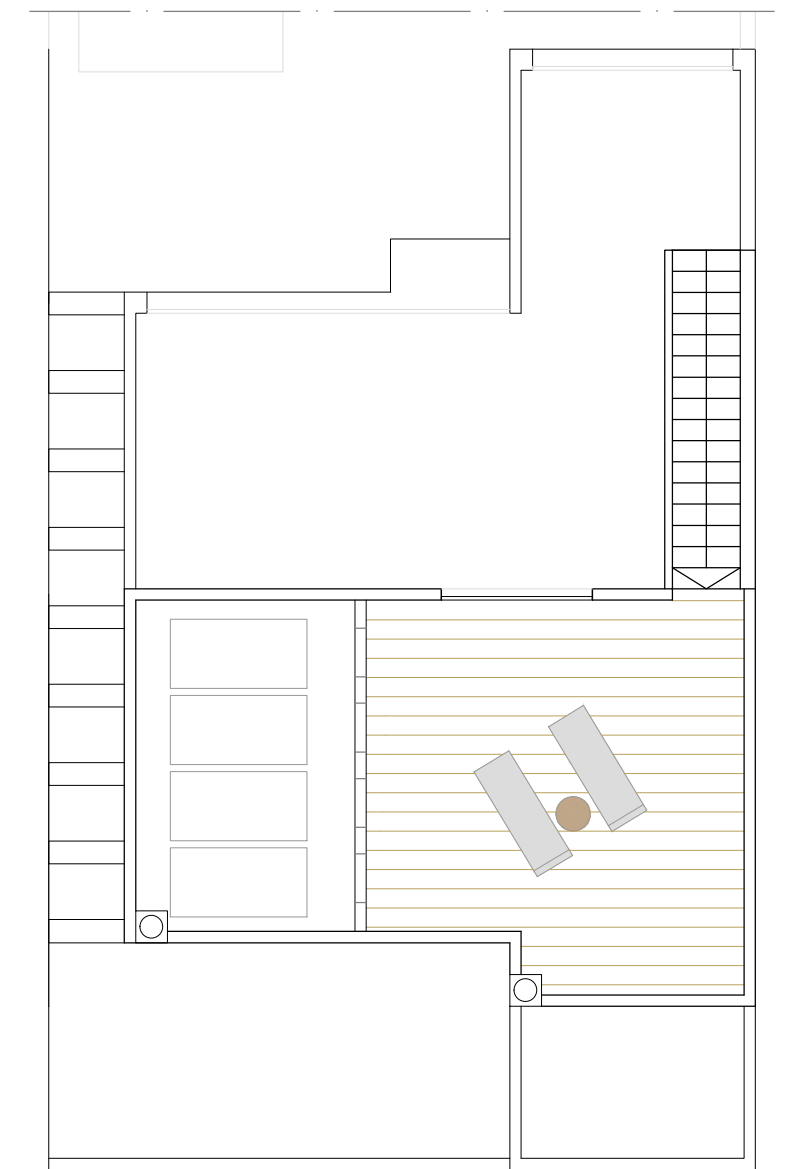

### VILLA 5

Ground floor:	92.21 m <sup>2</sup>
First floor:	34'39 m <sup>2</sup>
<b>BUILD SIZE:</b>	<b>126'60 m<sup>2</sup></b>
Solarium 1:	42'50 m <sup>2</sup>
Solarium 2:	24'00 m <sup>2</sup>
Garden:	81'50 m <sup>2</sup>
Pool:	14'85 m <sup>2</sup>
<b>TOTAL:</b>	<b>289.45 m<sup>2</sup></b>
Plot:	192'33 m <sup>2</sup>

Ground floor

First floor

Solarium