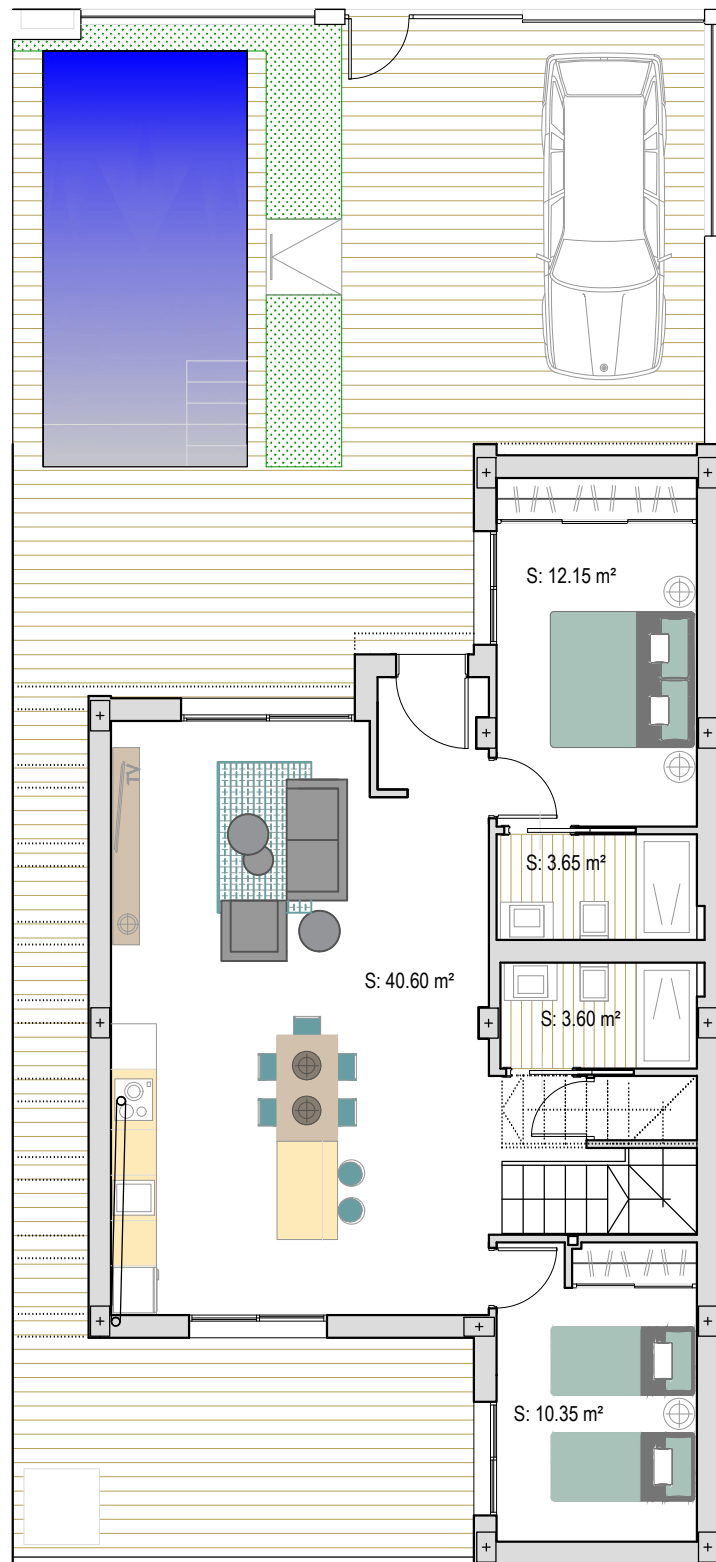

### VILLA 5

Ground floor:	92.21 m <sup>2</sup>
First floor:	34'39 m <sup>2</sup>
<b>BUILD SIZE:</b>	<b>126'60 m<sup>2</sup></b>
Solarium 1:	42'50 m <sup>2</sup>
Solarium 2:	24'00 m <sup>2</sup>
Garden:	81'50 m <sup>2</sup>
Pool:	14'85 m <sup>2</sup>
<b>TOTAL:</b>	<b>289.45 m<sup>2</sup></b>
Plot:	192'33 m <sup>2</sup>

Ground floor

First floor

Solarium