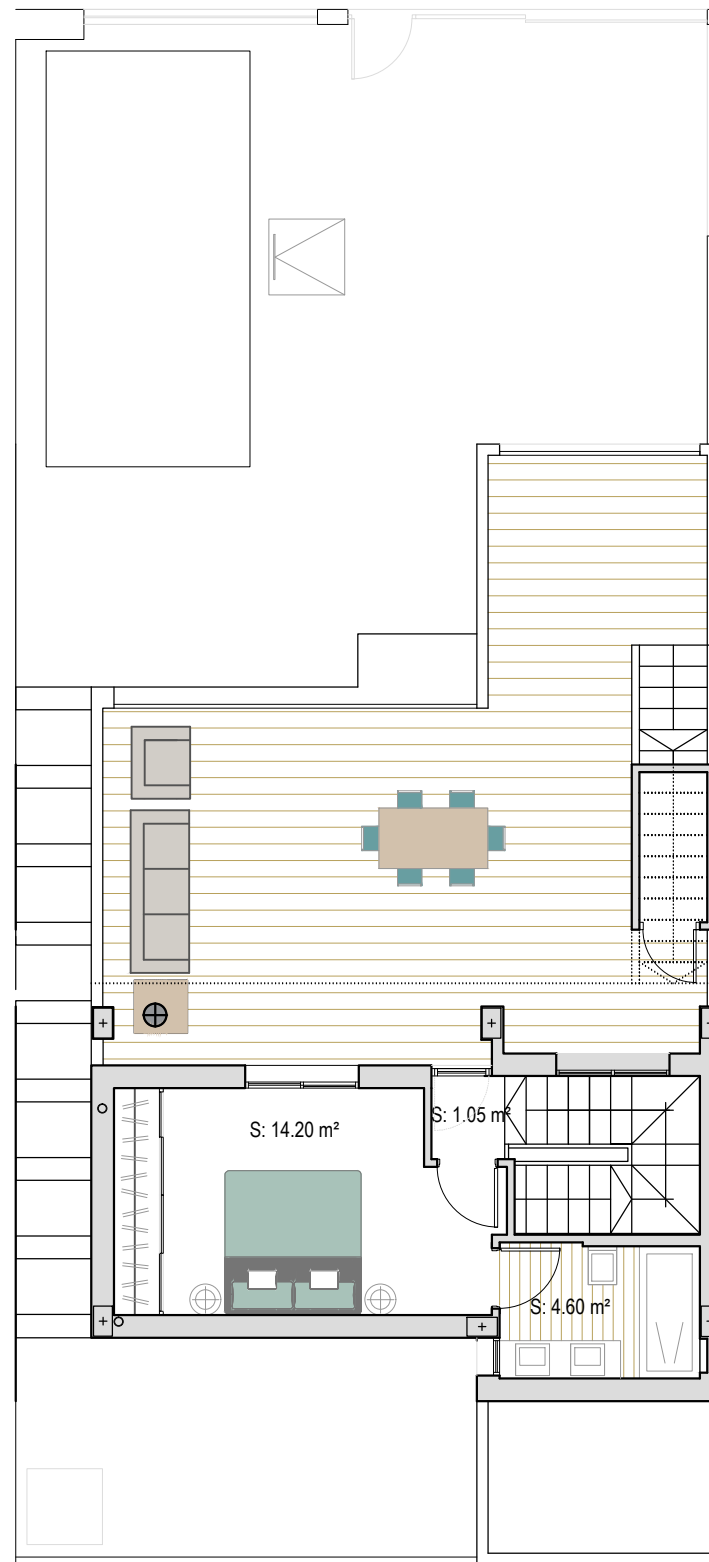

### VILLA 5

Ground floor:	92.21 m <sup>2</sup>
First floor:	34'39 m <sup>2</sup>
<b>BUILD SIZE:</b>	<b>126'60 m<sup>2</sup></b>
Solarium 1:	42'50 m <sup>2</sup>
Solarium 2:	24'00 m <sup>2</sup>
Garden:	81'50 m <sup>2</sup>
Pool:	14'85 m <sup>2</sup>
<b>TOTAL:</b>	<b>289.45 m<sup>2</sup></b>
Plot:	192'33 m <sup>2</sup>

Ground floor

First floor

Solarium