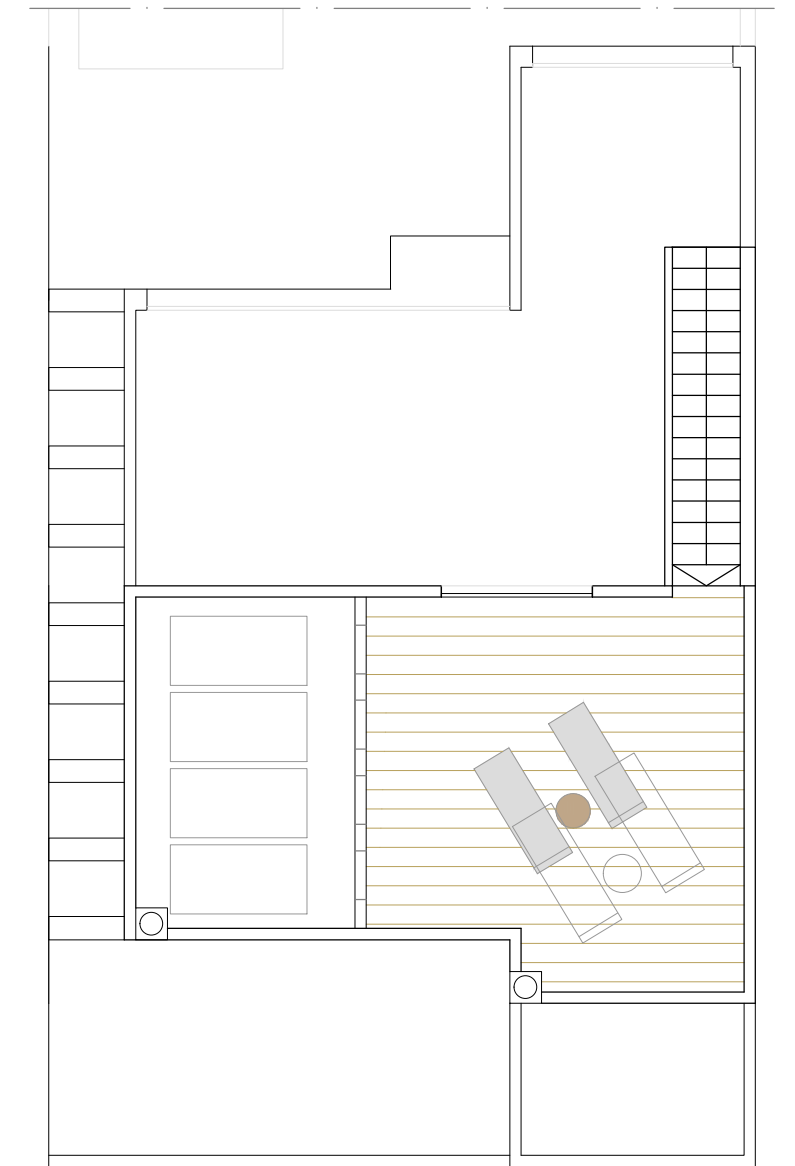

SUNSET GOLF VILLAS

VILLA 4

Ground floor:	92.21 m ²
First floor:	34.39 m ²
BUILD SIZE:	126.60 m²
Solarium 1:	42.50 m ²
Solarium 2:	24.00 m ²
Garden:	81.50 m ²
Pool:	14.85 m ²
TOTAL:	289.45 m²
Plot:	192.33 m ²

Ground floor

First floor

Solarium 2