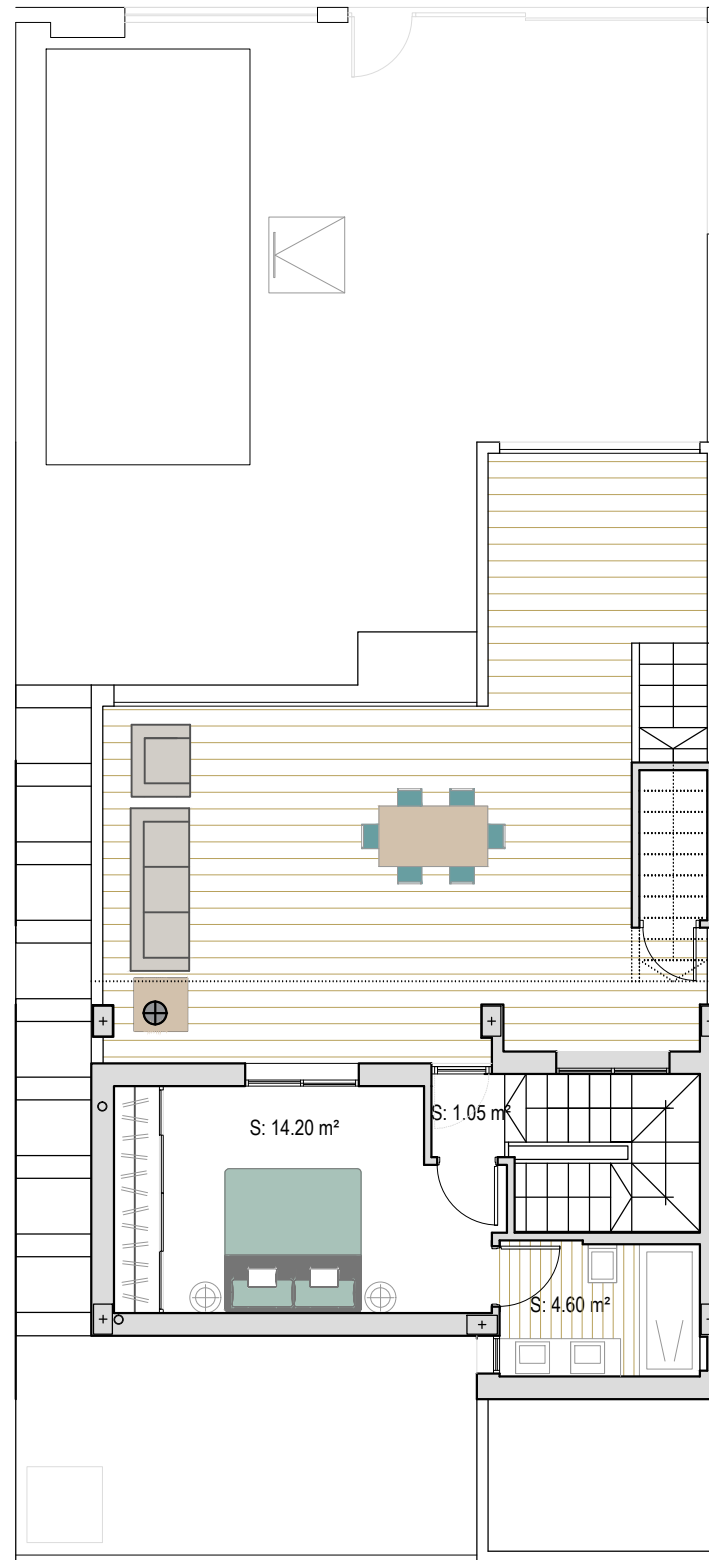

SUNSET GOLF VILLAS

VILLA 4

Ground floor:	92.21 m ²
First floor:	34.39 m ²
BUILD SIZE:	126.60 m²
Solarium 1:	42.50 m ²
Solarium 2:	24.00 m ²
Garden:	81.50 m ²
Pool:	14.85 m ²
TOTAL:	289.45 m²
Plot:	192.33 m ²

Ground floor

First floor

Solarium 2