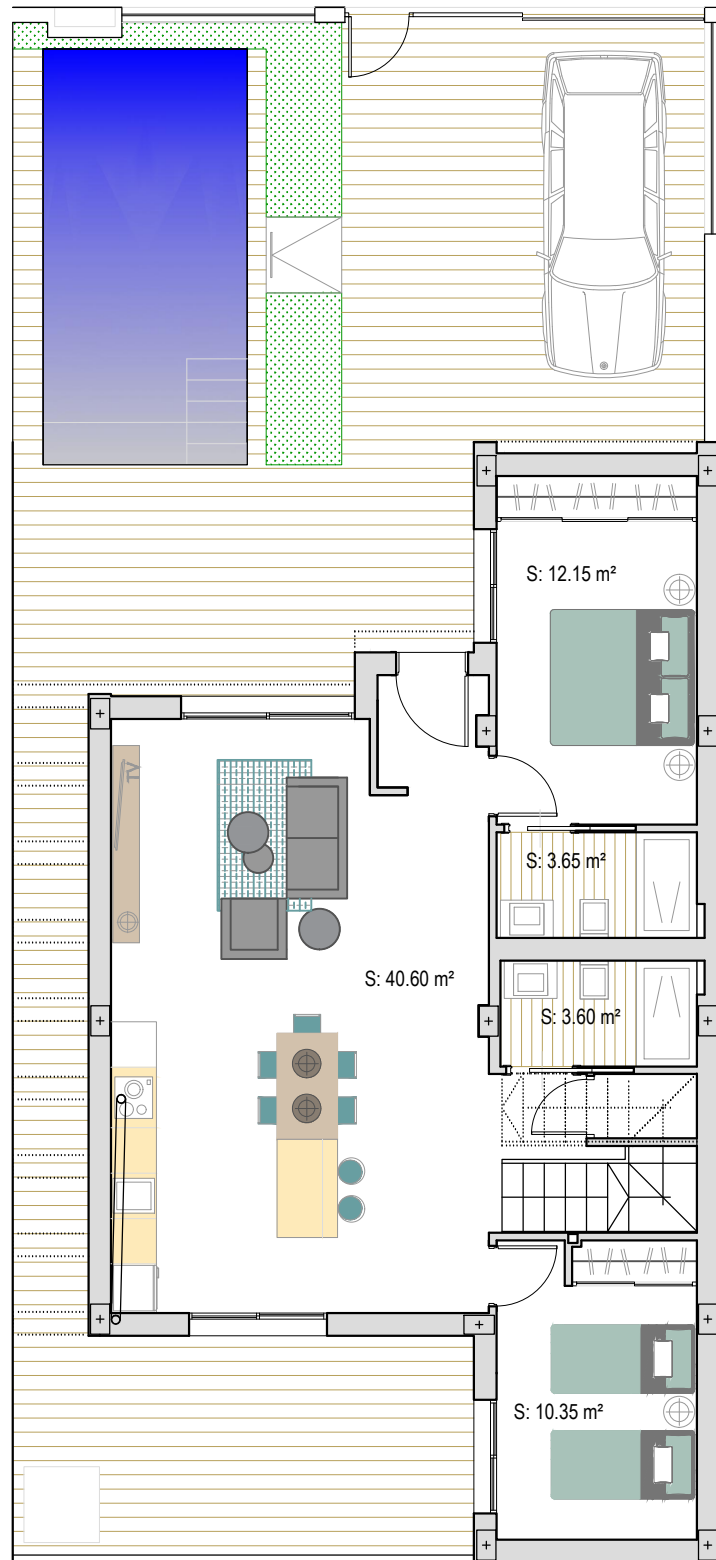

SUNSET GOLF VILLAS

VILLA 4

Ground floor:	92.21 m ²
First floor:	34.39 m ²
BUILD SIZE:	126.60 m²
Solarium 1:	42.50 m ²
Solarium 2:	24.00 m ²
Garden:	81.50 m ²
Pool:	14.85 m ²
TOTAL:	289.45 m²
Plot:	192.33 m ²

Ground floor

First floor

Solarium 2