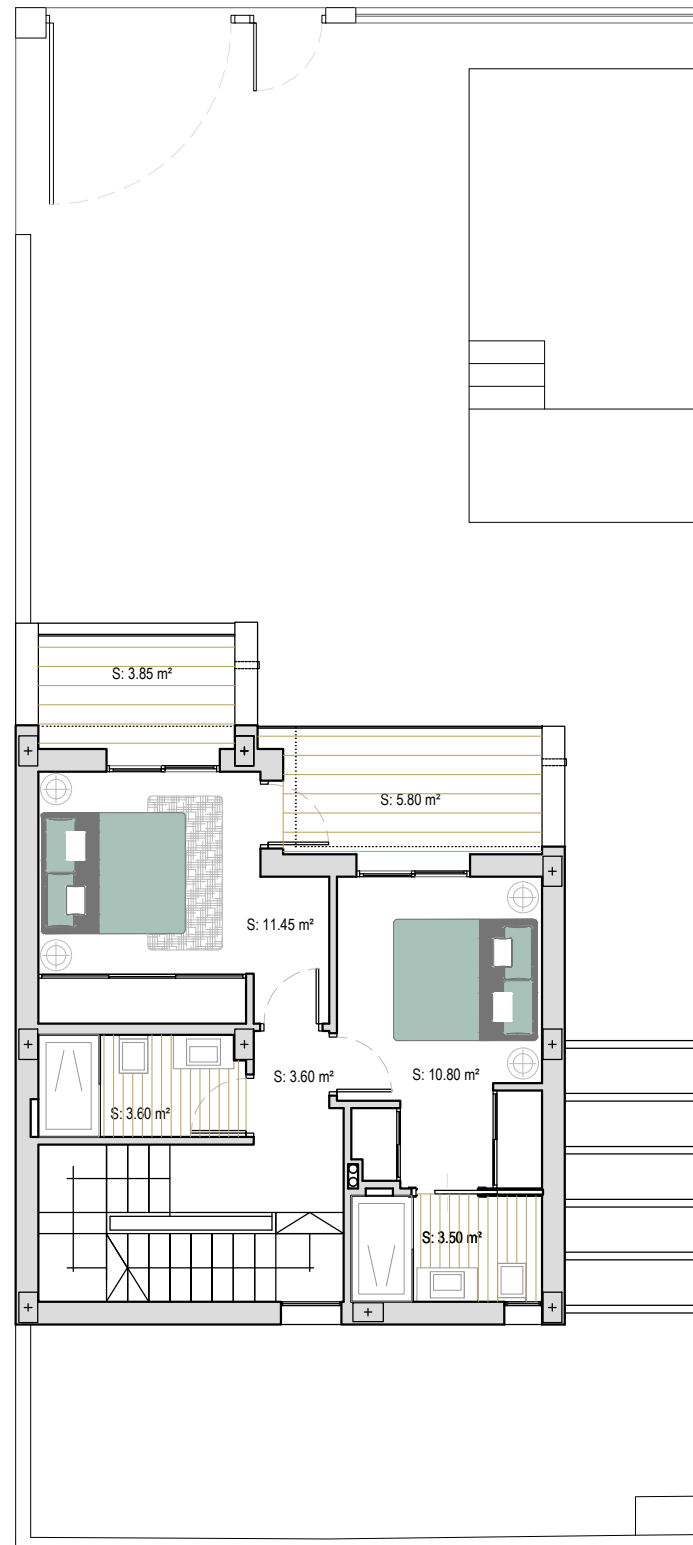

L.A. BEACH

VILLA F

Ground floor:	55'35 m ²
Storeroom:	3'78 m ²
First floor:	50'09 m ²
Top floor/ Summer kitchen:	9'03 m ²
BUILD SIZE:	118'25 m²
Solarium:	30'00 m ²
Garden:	103'00 m ²
Pool:	18'00 m ²
TOTAL:	269.25 m²
Plot:	187'99 m ²

Ground floor

First floor

Solarium