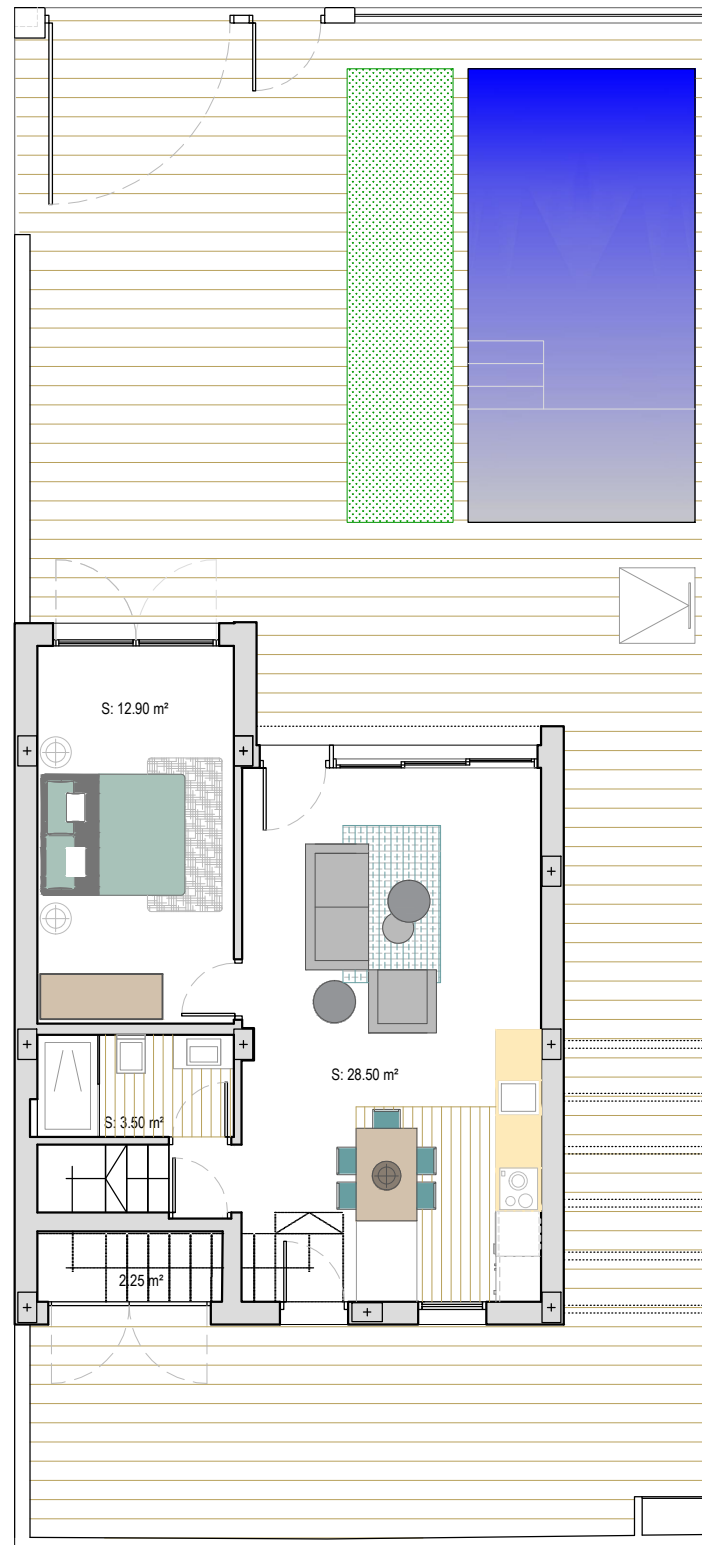

L.A. BEACH

VILLA F

Ground floor:	55'35 m ²
Storeroom:	3'78 m ²
First floor:	50'09 m ²
Top floor/ Summer kitchen:	9'03 m ²
BUILD SIZE:	118'25 m²
Solarium:	30'00 m ²
Garden:	103'00 m ²
Pool:	18'00 m ²
TOTAL:	269.25 m²
Plot:	187'99 m ²

Ground floor

First floor

Solarium