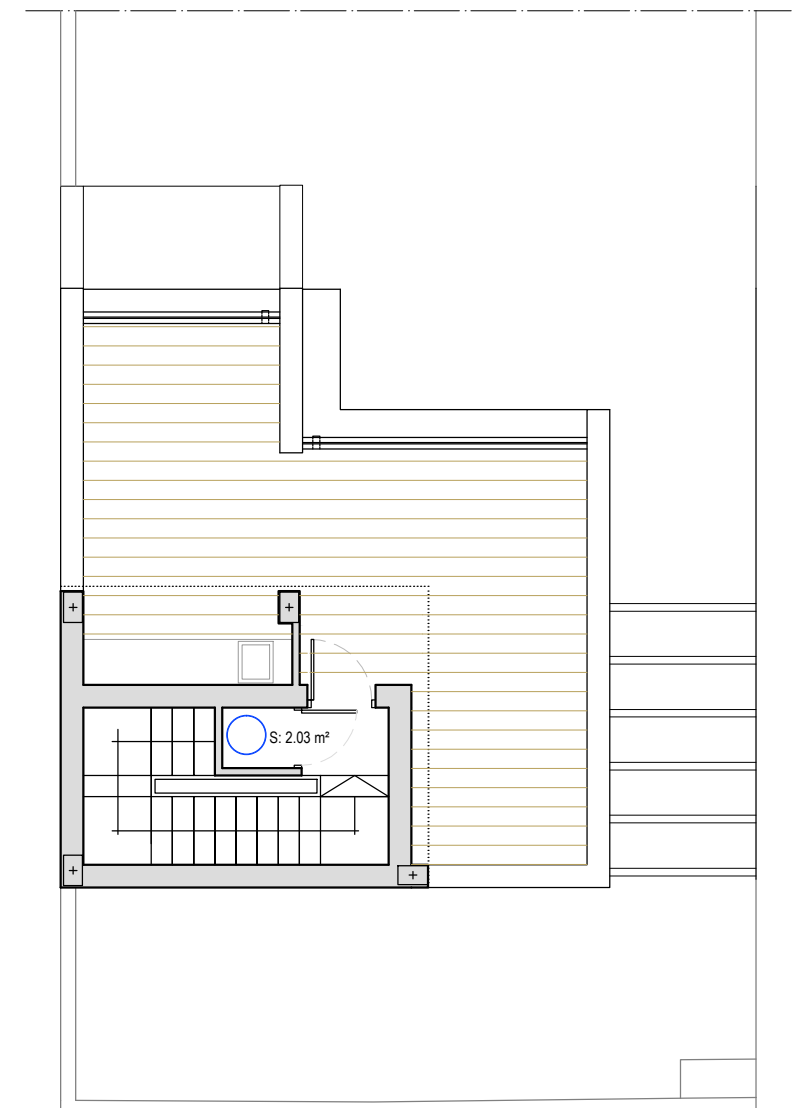

L.A. BEACH

VILLA F

Ground floor:	55'35 m ²
Storeroom:	3'78 m ²
First floor:	50'09 m ²
Top floor/ Summer kitchen:	9'03 m ²
BUILD SIZE:	118'25 m²
Solarium:	30'00 m ²
Garden:	103'00 m ²
Pool:	18'00 m ²
TOTAL:	269.25 m²
Plot:	187'99 m ²

Ground floor

First floor

Solarium