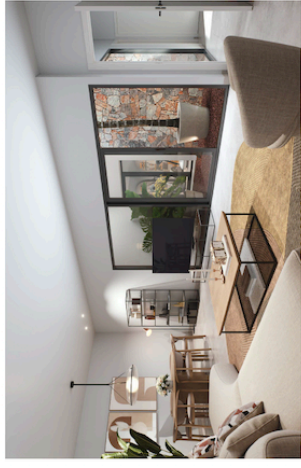

FIRST FLOOR

GROUND FLOOR

Santa Rosalía

lake and life resort

SURFACES

	298,70	m2
construction surface		
Ground floor	109,00	m2
First floor	40,00	
Basement	103,00	m2
TOTAL INTERIOR	252,00	m2
Outdoor spaces on the ground floor	189,70	m2
Terraces first floor	40,80	m2
Solarium	45,00	m2
TOTAL TERRACES	275,50	m2

José Díaz García
CONSTRUCTORA | creamos espacio

LAUREL 48

SOLARIUM (without pergola)

BASEMENT

Santa Rosalía

lake and life resort

SURFACES

VILLA 22		298,70	m2
construction surface			
Ground floor		109,00	m2
First floor		40,00	
Basement		103,00	m2
TOTAL INTERIOR		252,00	m2
Outdoor spaces on the ground floor		189,70	m2
Terraces first floor		40,80	m2
Solarium		45,00	m2
TOTAL TERRACES		275,50	m2