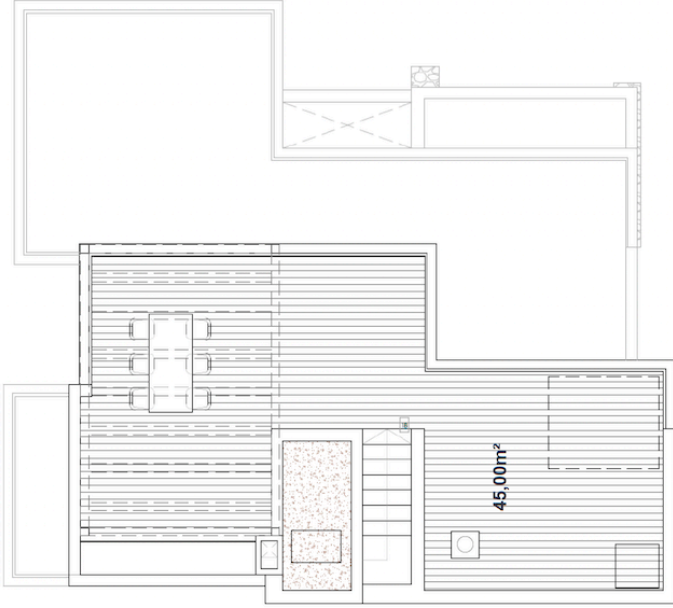

FIRST FLOOR

GROUND FLOOR

Santa Rosalía

lake and life resort

SURFACES

	298,70	m2
construction surface		
Ground floor	109,00	m2
First floor	40,00	
Basement	103,00	m2
TOTAL INTERIOR	252,00	m2
Outdoor spaces on the ground floor	189,70	m2
Terraces first floor	40,80	m2
Solarium	45,00	m2
TOTAL TERRACES	275,50	m2

José Díaz García
CONSTRUCTORA | creamos espacio

LAUREL 48

SOLARIUM (without pergola)

BASEMENT

Santa Rosalía

lake and life resort

SURFACES

VILLA 22		298,70	m2
construction surface			
Ground floor		109,00	m2
First floor		40,00	
Basement		103,00	m2
TOTAL INTERIOR		252,00	m2
Outdoor spaces on the ground floor		189,70	m2
Terraces first floor		40,80	m2
Solarium		45,00	m2
TOTAL TERRACES		275,50	m2