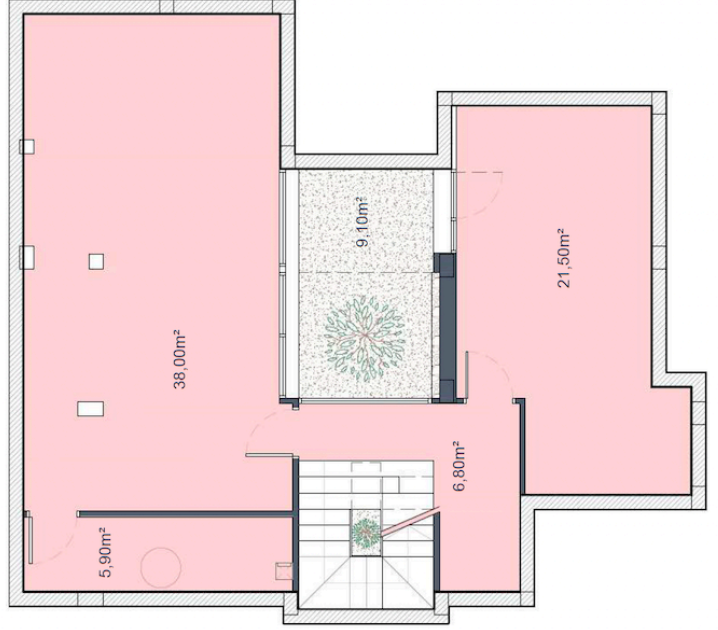

FIRST FLOOR

GROUND FLOOR

Santa Rosalía

lake and life resort

SURFACES

	298,70	m2
construction surface		
Ground floor	109,00	m2
First floor	40,00	
Basement	103,00	m2
TOTAL INTERIOR	252,00	m2
Outdoor spaces on the ground floor	189,70	m2
Terraces first floor	40,80	m2
Solarium	45,00	m2
TOTAL TERRACES	275,50	m2

José Díaz García
CONSTRUCTORA | creamos espacio

LAUREL 48

SOLARIUM (without pergola)

BASEMENT

Santa Rosalía

lake and life resort

SURFACES

VILLA 22		298,70	m2
construction surface			
Ground floor		109,00	m2
First floor		40,00	
Basement		103,00	m2
TOTAL INTERIOR		252,00	m2
Outdoor spaces on the ground floor		189,70	m2
Terraces first floor		40,80	m2
Solarium		45,00	m2
TOTAL TERRACES		275,50	m2