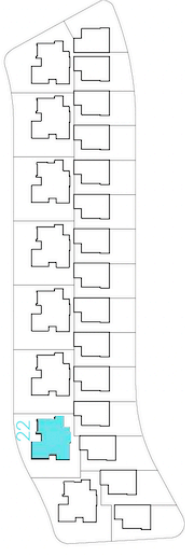

FIRST FLOOR

GROUND FLOOR

Santa Rosalía

lake and life resort

SURFACES

	298,70	m2
construction surface		
Ground floor	109,00	m2
First floor	40,00	
Basement	103,00	m2
TOTAL INTERIOR	252,00	m2
Outdoor spaces on the ground floor	189,70	m2
Terraces first floor	40,80	m2
Solarium	45,00	m2
TOTAL TERRACES	275,50	m2

José Díaz García
CONSTRUCTORA | creamos espacio

LAUREL 48

SOLARIUM (without pergola)

BASEMENT

Santa Rosalía

lake and life resort

SURFACES

VILLA 22		298,70	m2
construction surface			
Ground floor		109,00	m2
First floor		40,00	
Basement		103,00	m2
TOTAL INTERIOR		252,00	m2
Outdoor spaces on the ground floor		189,70	m2
Terraces first floor		40,80	m2
Solarium		45,00	m2
TOTAL TERRACES		275,50	m2