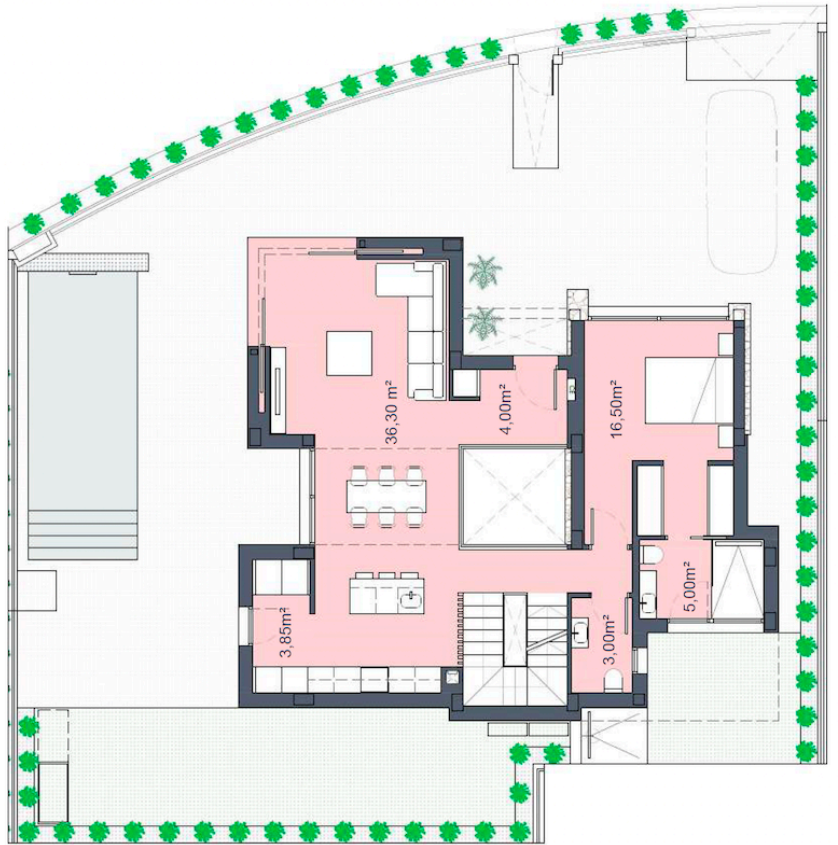

FIRST FLOOR

GROUND FLOOR

Santa Rosalía

lake and life resort

SURFACES

	298,70	m2
construction surface		
Ground floor	109,00	m2
First floor	40,00	
Basement	103,00	m2
TOTAL INTERIOR	252,00	m2
Outdoor spaces on the ground floor	189,70	m2
Terraces first floor	40,80	m2
Solarium	45,00	m2
TOTAL TERRACES	275,50	m2

José Díaz García
CONSTRUCTORA | creamos espacio

LAUREL 48

SOLARIUM (without pergola)

BASEMENT

Santa Rosalía

lake and life resort

SURFACES

VILLA 22		298,70	m2
construction surface			
Ground floor		109,00	m2
First floor		40,00	
Basement		103,00	m2
TOTAL INTERIOR		252,00	m2
Outdoor spaces on the ground floor		189,70	m2
Terraces first floor		40,80	m2
Solarium		45,00	m2
TOTAL TERRACES		275,50	m2