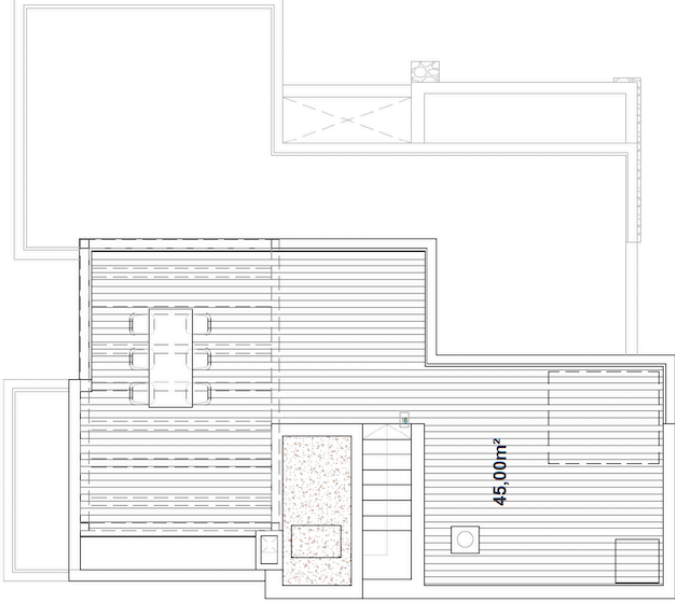

SOLARIUM (without pergola)