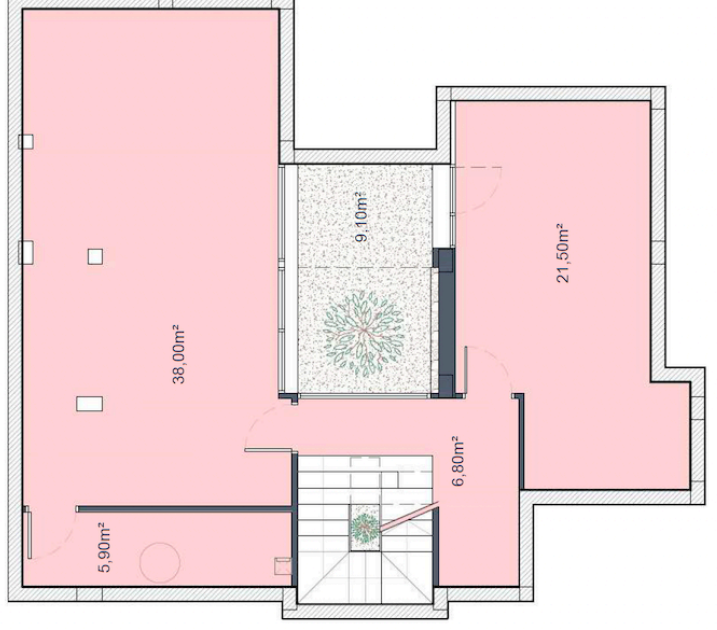

Santa Rosalía

lake and life resort

SURFACES

VILLA 19	311,00	m2
construction surface		
Ground floor	109,00	m2
First floor	40,00	m2
Basement	103,00	m2
TOTAL INTERIOR	252,00	m2
Outdoor spaces on the ground floor	202,00	m2
Terraces first floor	40,80	m2
Solarium	45,00	m2
TOTAL TERRACES	287,80	m2

Documento de carácter informativo, no contractual. Puede sufrir variaciones por razones técnicas, legales o comerciales. El mobiliario y los electrodomésticos son decorativos y no están incluidos.
This plan is for illustration purposes only and may be modified for technical, legal or commercial reasons. The furniture and appliances shown are purely decorative and are not included.

santarosalia.life

SOLARIUM (without pergola)

BASEMENT

LAUREL 48