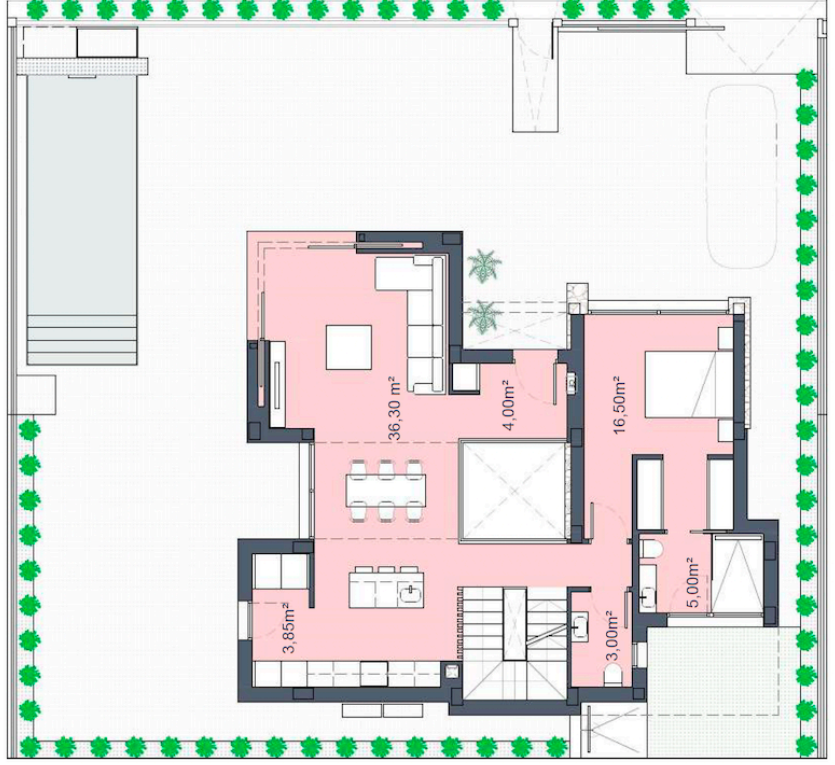

LAUREL 48

GROUND FLOOR

FIRST FLOOR

Santa Rosalía

lake and life resort

SURFACES

VILLA 19		311,00	m2
construction surface			
Ground floor		109,00	m2
First floor		40,00	m2
Basement		103,00	m2
TOTAL INTERIOR		252,00	m2
Outdoor spaces on the ground floor		202,00	m2
Terraces first floor		40,80	m2
Solarium		45,00	m2
TOTAL TERRACES		287,80	m2

José Díaz García
CONSTRUCTORA | creamos espacio

santarosalia.life

Santa Rosalía

lake and life resort

SURFACES

VILLA 19	311,00	m2
construction surface		
Ground floor	109,00	m2
First floor	40,00	m2
Basement	103,00	m2
TOTAL INTERIOR	252,00	m2
Outdoor spaces on the ground floor	202,00	m2
Terraces first floor	40,80	m2
Solarium	45,00	m2
TOTAL TERRACES	287,80	m2

santarosalia.life

SOLARIUM (without pergola)

BASEMENT

LAUREL 48