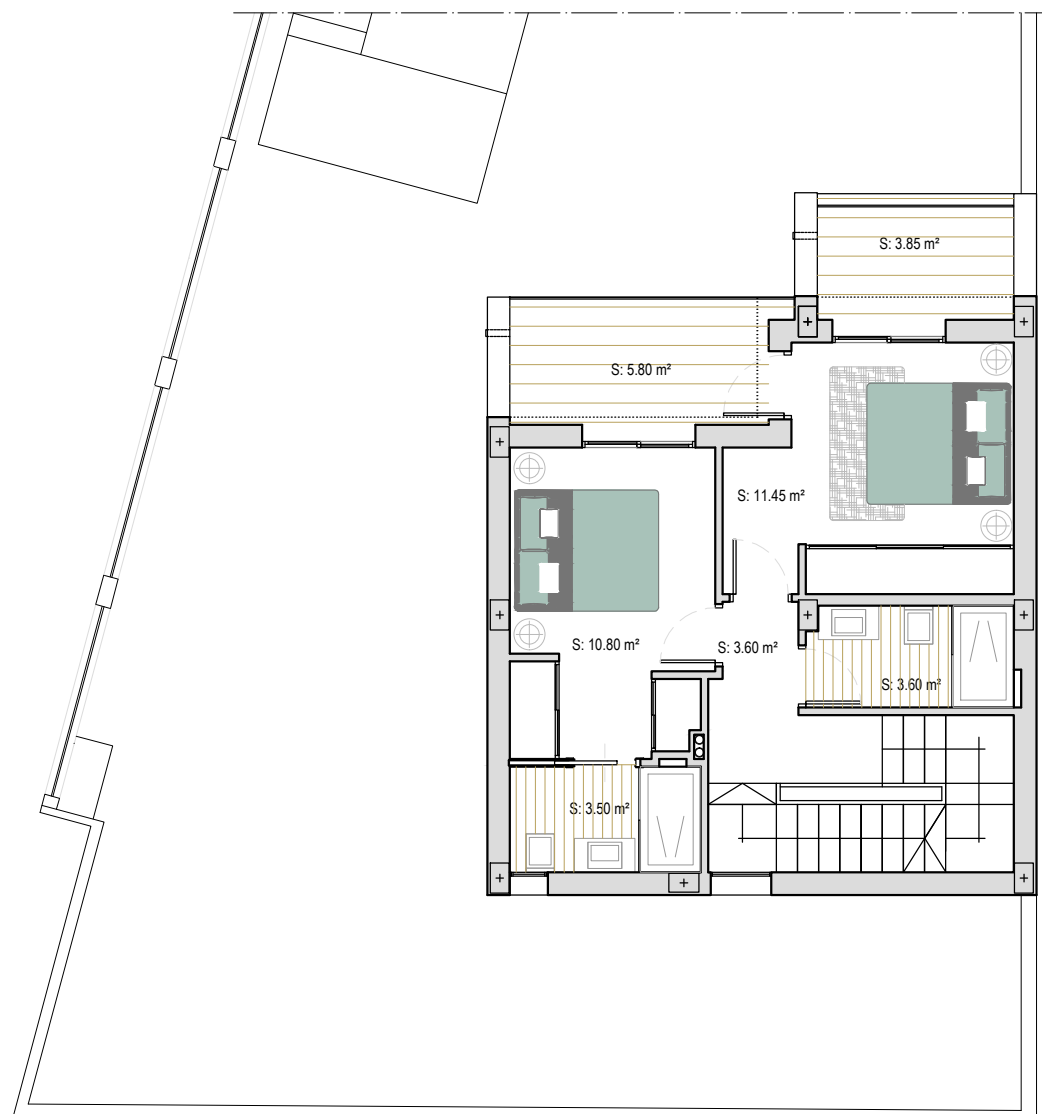

**L.A. BEACH
VILLA A**

Ground floor:	55'35 m ²
Storeroom:	3'78 m ²
First floor:	50'09 m ²
Top floor/ Summer kitchen:	9'03 m ²
BUILD SIZE:	118'25 m²
Solarium:	30'00 m ²
Garden:	140'00 m ²
Pool:	18'00 m ²
TOTAL:	306.25 m²
Plot:	229'59 m ²

Ground floor

First floor