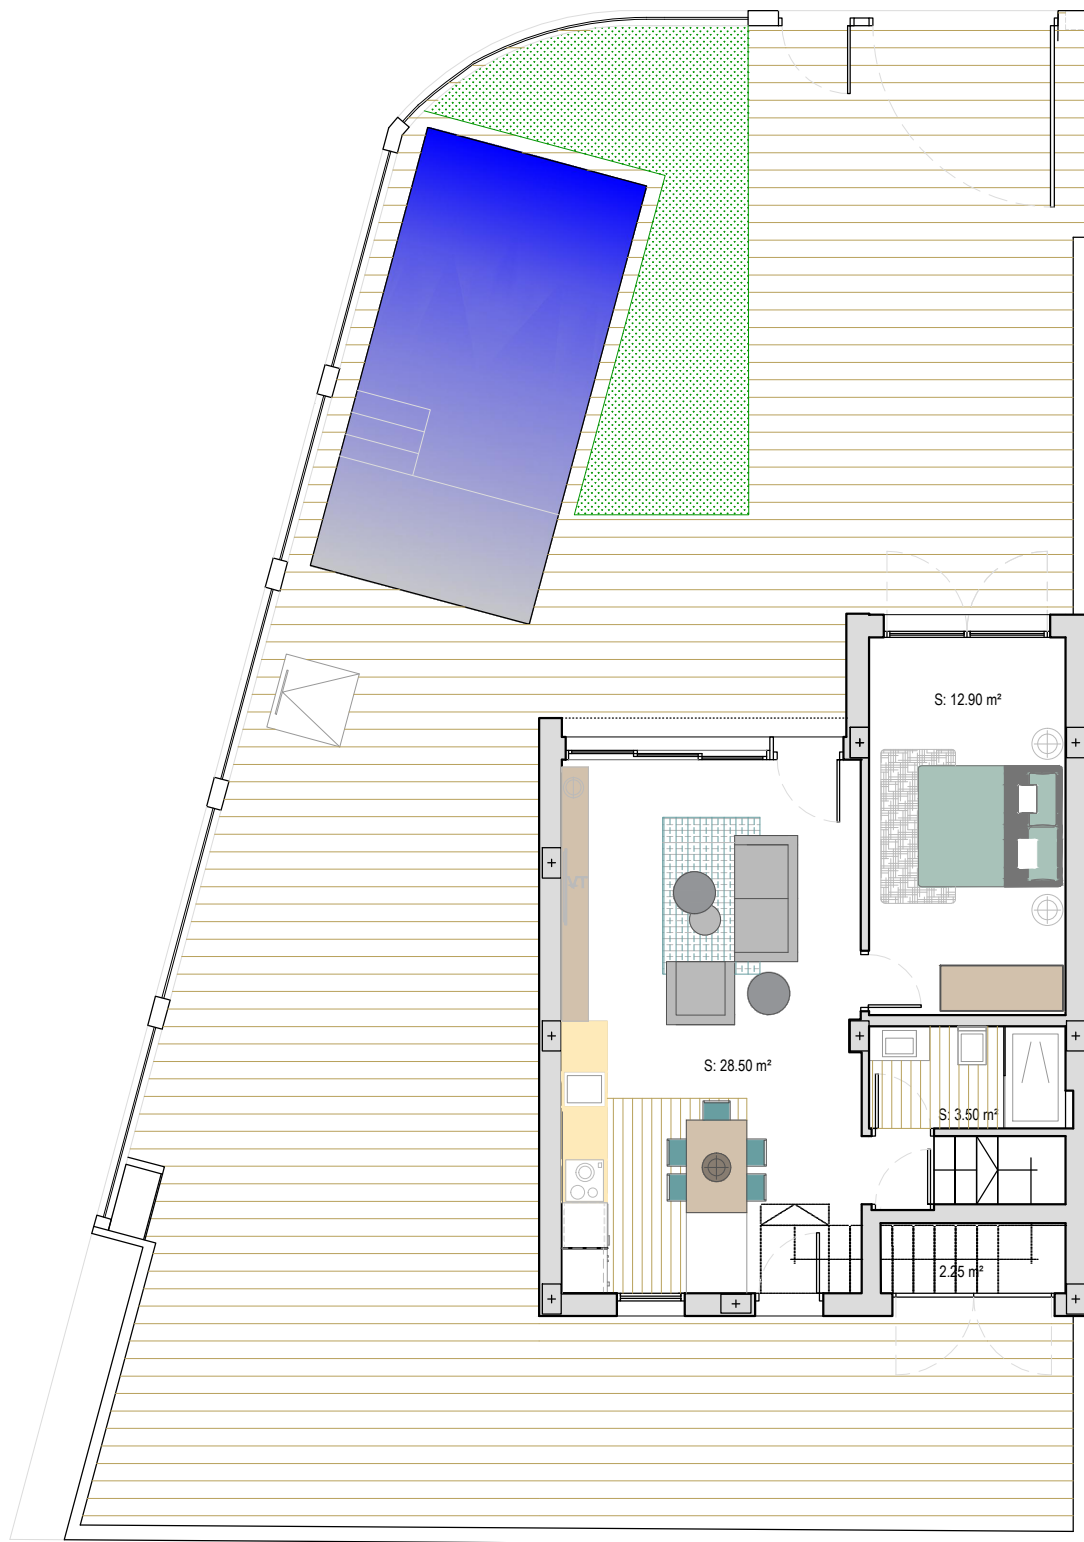

**L.A. BEACH
VILLA A**

Ground floor:	55'35 m ²
Storeroom:	3'78 m ²
First floor:	50'09 m ²
Top floor/ Summer kitchen:	9'03 m ²
BUILD SIZE:	118'25 m²
Solarium:	30'00 m ²
Garden:	140'00 m ²
Pool:	18'00 m ²
TOTAL:	306.25 m²
Plot:	229'59 m ²

Ground floor

First floor