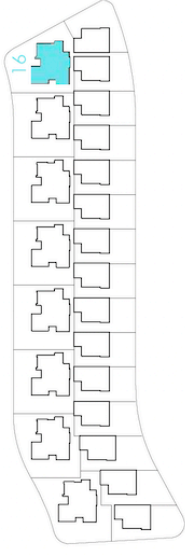

Santa Rosalía

lake and life resort

FIRST FLOOR

GROUND FLOOR

SURFACES

VILLA 16	303,10	m2
construction surface		
Ground floor	109,00	m2
First floor	40,00	m2
Basement	103,00	m2
TOTAL INTERIOR	252,00	m2
Outdoor spaces on the ground floor	194,10	m2
Terraces first floor	40,80	m2
Solarium	45,00	m2
TOTAL TERRACES	279,90	m2

José Díaz García
CONSTRUCTORA | creamos espacio

santarosalia.life

LAUREL 48

Santa Rosalía

lake and life resort

SURFACES

VILLA 16	303,10	m2
construction surface		
Ground floor	109,00	m2
First floor	40,00	m2
Basement	103,00	m2
TOTAL INTERIOR	252,00	m2
Outdoor spaces on the ground floor	194,10	m2
Terraces first floor	40,80	m2
Solarium	45,00	m2
TOTAL TERRACES	279,90	m2

santarosalia.life

SOLARIUM (without pergola)

BASEMENT

LAUREL 48