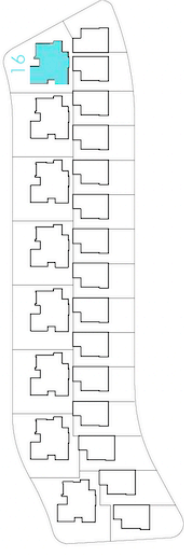

Santa Rosalía

lake and life resort

FIRST FLOOR

GROUND FLOOR

SURFACES

VILLA 16	303,10	m2
construction surface		
Ground floor	109,00	m2
First floor	40,00	m2
Basement	103,00	m2
TOTAL INTERIOR	252,00	m2
Outdoor spaces on the ground floor	194,10	m2
Terraces first floor	40,80	m2
Solarium	45,00	m2
TOTAL TERRACES	279,90	m2

Documento de carácter informativo, no contractual. Puede sufrir variaciones por razones técnicas, legales o comerciales. El mobiliario y los electrodomésticos son decorativos y no están incluidos.

This plan is for illustration purposes only and may be modified for technical, legal or commercial reasons. The furniture and appliances shown are purely decorative and are not included.

José Díaz García
CONSTRUCTORA | creamos espacio

santarosalia.life

LAUREL 48

Santa Rosalía

lake and life resort

SURFACES

VILLA 16	303,10	m2
construction surface		
Ground floor	109,00	m2
First floor	40,00	m2
Basement	103,00	m2
TOTAL INTERIOR	252,00	m2
Outdoor spaces on the ground floor	194,10	m2
Terraces first floor	40,80	m2
Solarium	45,00	m2
TOTAL TERRACES	279,90	m2

santarosalia.life

SOLARIUM (without pergola)

BASEMENT

LAUREL 48