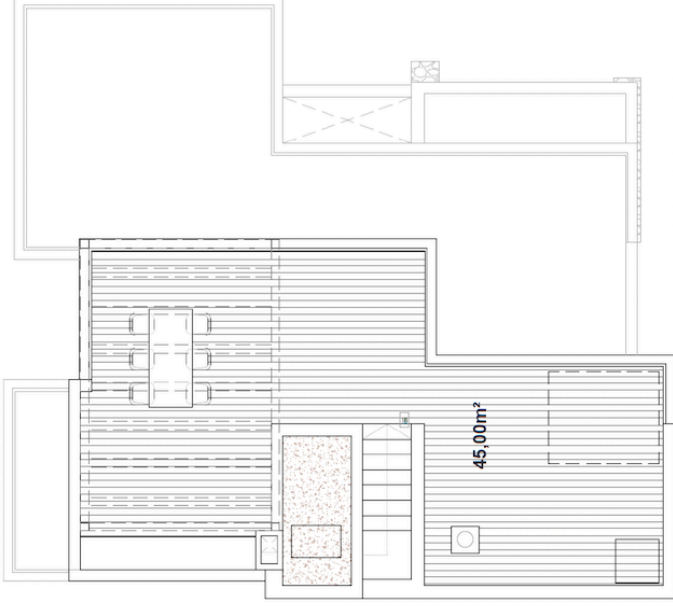

SOLARIUM (without pergola)