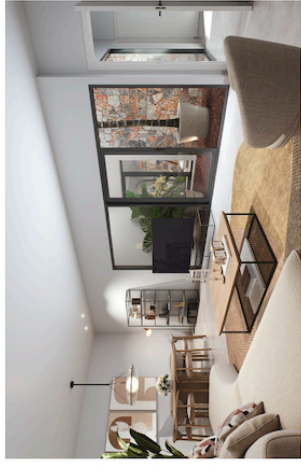

Santa Rosalía

lake and life resort

FIRST FLOOR

GROUND FLOOR

SURFACES

VILLA 16	303,10	m2
construction surface		
Ground floor	109,00	m2
First floor	40,00	m2
Basement	103,00	m2
TOTAL INTERIOR	252,00	m2
Outdoor spaces on the ground floor	194,10	m2
Terraces first floor	40,80	m2
Solarium	45,00	m2
TOTAL TERRACES	279,90	m2

José Díaz García
CONSTRUCTORA | creamos espacio

santarosalia.life

LAUREL 48

Santa Rosalía

lake and life resort

SURFACES

VILLA 16	303,10	m2
construction surface		
Ground floor	109,00	m2
First floor	40,00	m2
Basement	103,00	m2
TOTAL INTERIOR	252,00	m2
Outdoor spaces on the ground floor	194,10	m2
Terraces first floor	40,80	m2
Solarium	45,00	m2
TOTAL TERRACES	279,90	m2