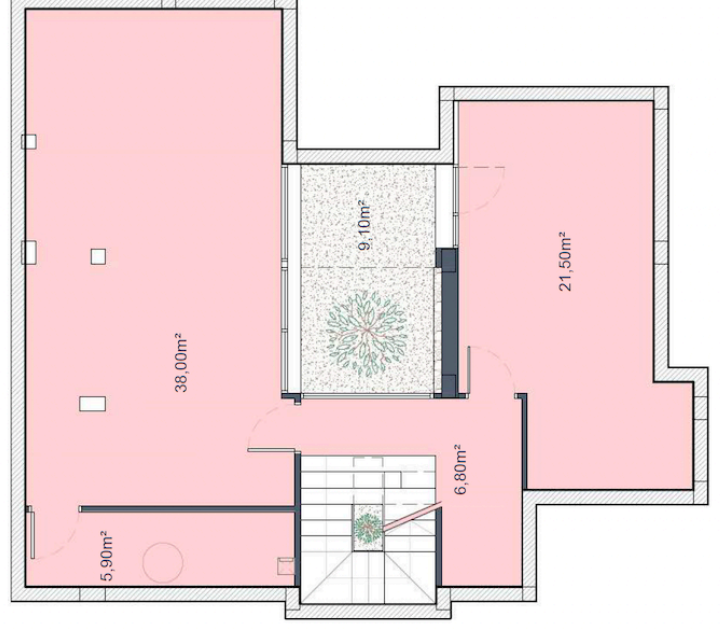

Santa Rosalía

lake and life resort

FIRST FLOOR

GROUND FLOOR

SURFACES

VILLA 16	303,10	m2
construction surface		
Ground floor	109,00	m2
First floor	40,00	m2
Basement	103,00	m2
TOTAL INTERIOR	252,00	m2
Outdoor spaces on the ground floor	194,10	m2
Terraces first floor	40,80	m2
Solarium	45,00	m2
TOTAL TERRACES	279,90	m2

José Díaz García
CONSTRUCTORA | creamos espacio

santarosalia.life

LAUREL 48

Santa Rosalía

lake and life resort

SURFACES

VILLA 16	303,10	m2
construction surface		
Ground floor	109,00	m2
First floor	40,00	m2
Basement	103,00	m2
TOTAL INTERIOR	252,00	m2
Outdoor spaces on the ground floor	194,10	m2
Terraces first floor	40,80	m2
Solarium	45,00	m2
TOTAL TERRACES	279,90	m2

Documento de carácter informativo, no contractual. Puede sufrir variaciones por razones técnicas, legales o comerciales. El mobiliario y los electrodomésticos son decorativos y no están incluidos.

This plan is for illustration purposes only and may be modified for technical, legal or commercial reasons. The furniture and appliances shown are purely decorative and are not included.

santarosalia.life

SOLARIUM (without pergola)

BASEMENT

LAUREL 48