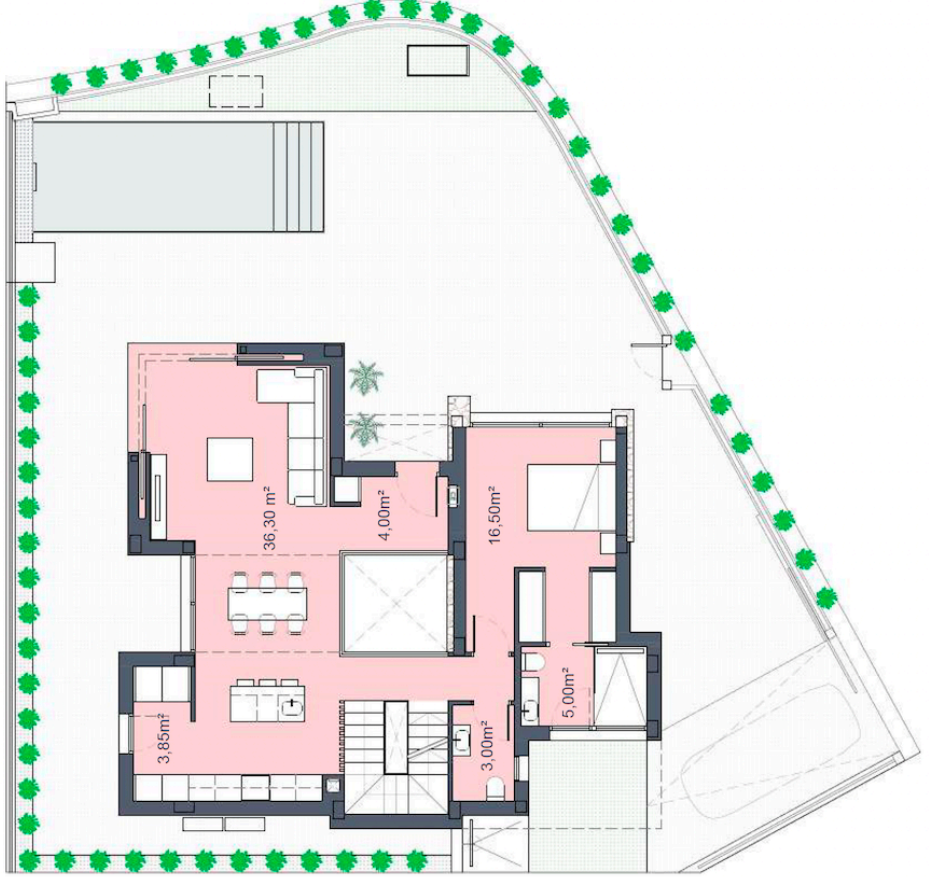

Santa Rosalía

lake and life resort

FIRST FLOOR

GROUND FLOOR

SURFACES

VILLA 16	303,10	m2
construction surface		
Ground floor	109,00	m2
First floor	40,00	m2
Basement	103,00	m2
TOTAL INTERIOR	252,00	m2
Outdoor spaces on the ground floor	194,10	m2
Terraces first floor	40,80	m2
Solarium	45,00	m2
TOTAL TERRACES	279,90	m2

José Díaz García
CONSTRUCTORA | creamos espacio

santarosalia.life

LAUREL 48

Santa Rosalía

lake and life resort

SURFACES

VILLA 16	303,10	m2
construction surface		
Ground floor	109,00	m2
First floor	40,00	m2
Basement	103,00	m2
TOTAL INTERIOR	252,00	m2
Outdoor spaces on the ground floor	194,10	m2
Terraces first floor	40,80	m2
Solarium	45,00	m2
TOTAL TERRACES	279,90	m2

santarosalia.life

SOLARIUM (without pergola)

BASEMENT

LAUREL 48