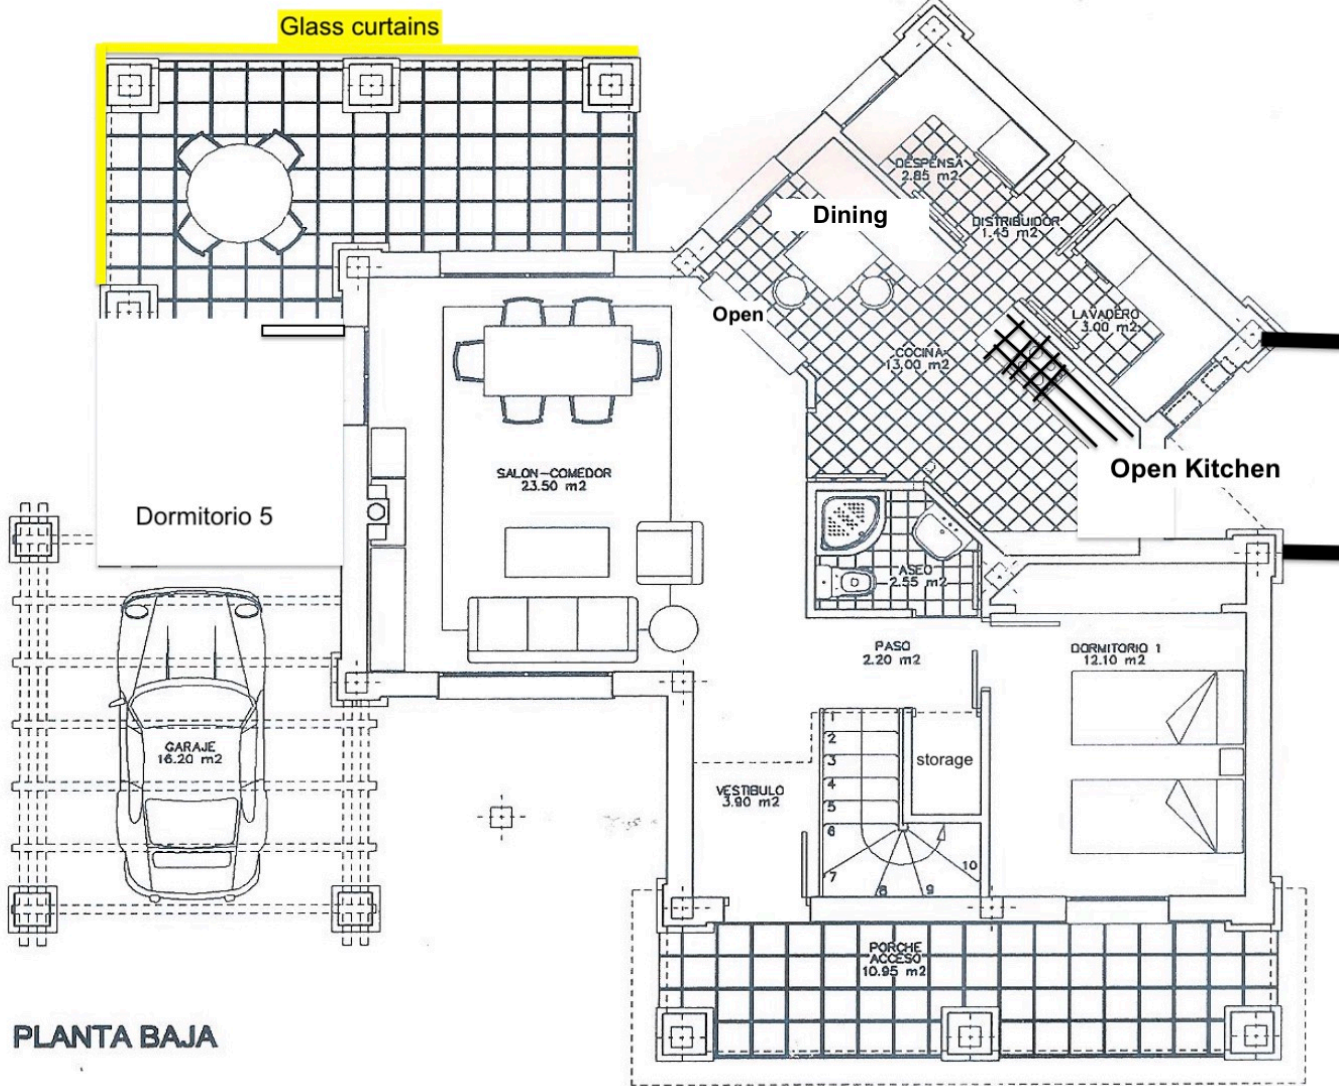

Pool:
4.5*10 m
Salt
Heated

PLANTA PRIMERA