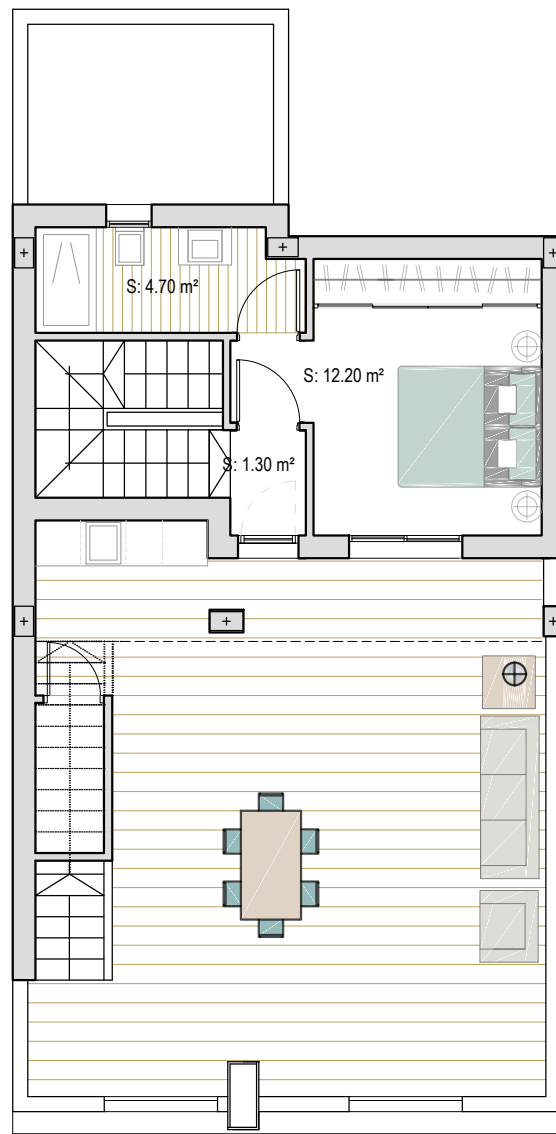

Ground floor

First floor

VILLA L

Ground floor:	92'76 m ²
First floor:	32'56 m ²
BUILD SIZE:	125'32 m²
Solarium 1:	45'00 m ²
Solarium 2:	21'00 m ²
Garden:	93'50 m ²
Pool:	14.85 m ²
TOTAL:	301'97 m²
Plot:	202.50 m ²

Solarium 2